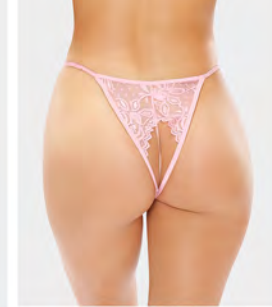

PY2202 **CALLA**
Crotchless pearl panty
Light Pink • S/M, L/XL, QS

PY2106 **POPPY**
Crotchless lace panty
Light Pink, Red, White • S/M, L/XL, QS

Bottoms Up

PY2205 **MAGNOLIA**
Crotchless lace boyshort panty
Light Pink, Garnet • S/M, L/XL, QS