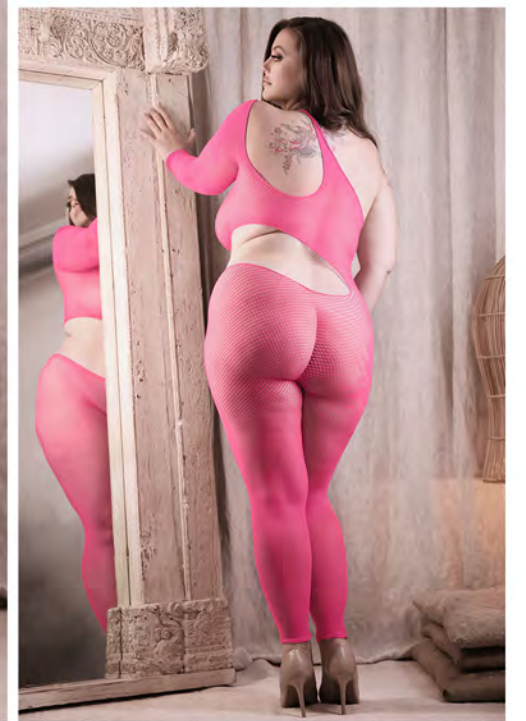

SF964 **BLUSHING BEAUTY**
Bodystocking and g-string panty
Light Pink • OS, QS

SF978 **INFATUATION**
Long sleeve teddy bodystocking
Red • OS, QS

SF980 **ONE MORE TIME**
One-shoulder bodystocking
Pink • OS, QS