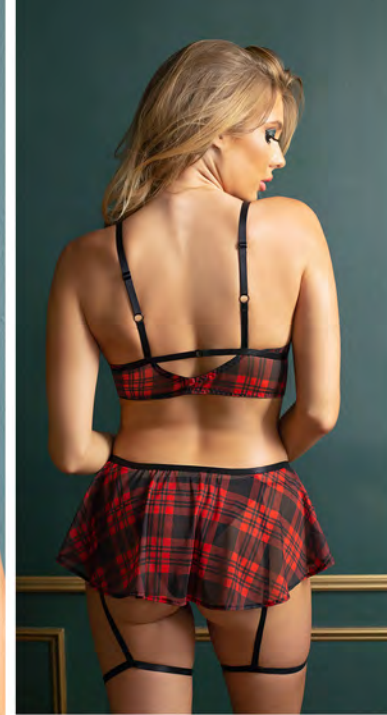

**stockings not included*

B677 AVORI
Bra, garter belt and panty
Black • S/M, M/L, L/XL

B674 BROOKE
Crotchless pearl teddy
Light Pink • S/M, M/L, L/XL

B678 **VAUGHN**
Bralette, gartered skirt and g-string panty
Red • S/M, M/L, L/XL, 1X/2X, 3X/4X