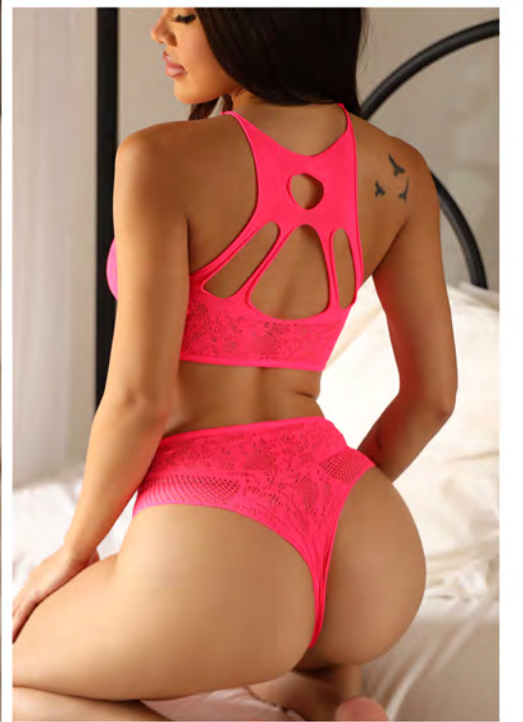

V729 **LATE NIGHT SERENADE**
Babydoll and crotchless g-string panty
Red • OS, L/XL, QS

V723 **HYPNOTIZED**
Crop top and panty
Ultra Pink • OS, L/XL, QS

V781 **ON YOUR MIND**
Babydoll and g-string panty
Light Pink • OS, L/XL, QS