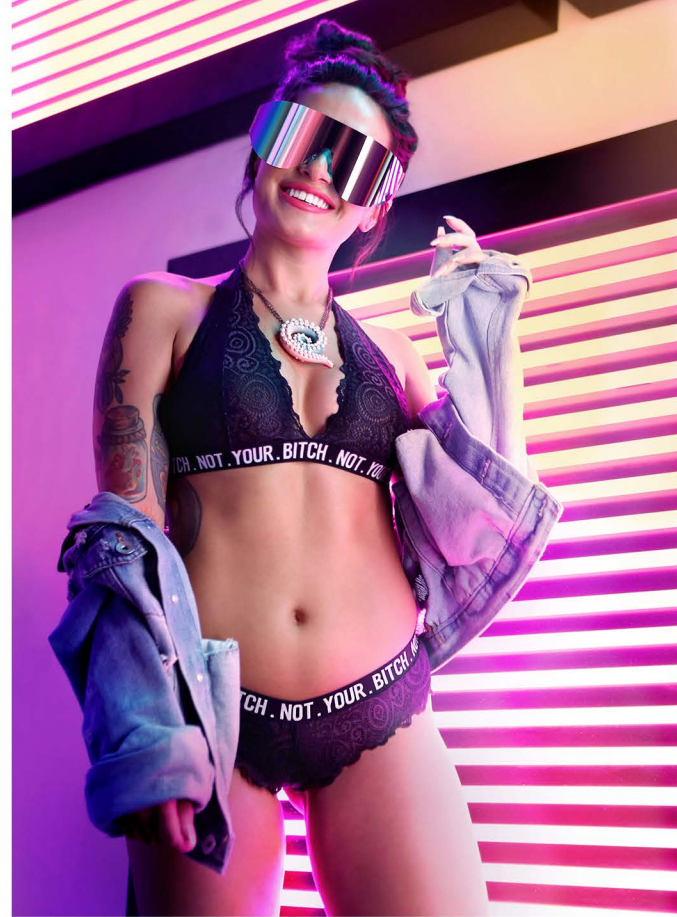

AF902 **NOT YOUR BITCH**
Lace halter bralette and cheeky panty
Black • S/M, M/L, L/XL, QS

AF912 **SEXY BITCH**
Croc print bralette and strappy panty
Black • S/M, M/L, L/XL, QS

AF920 **FUCK OFF**
Lace underwire bra and cage panty
Black • S/M, M/L, L/XL