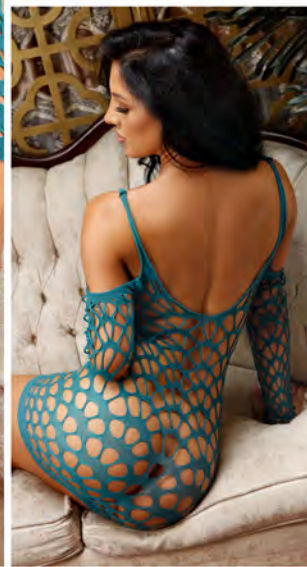

V762 JUST BECAUSE
Seamless teddy
Aqua • OS, QS

V763 EDGE OF SEDUCTION
Studded teddy with attached leg garters
Black • OS, L/XL, QS

V780 BIND US TOGETHER
Strappy one-shoulder seamless lace pattern teddy
Blue • OS, OS