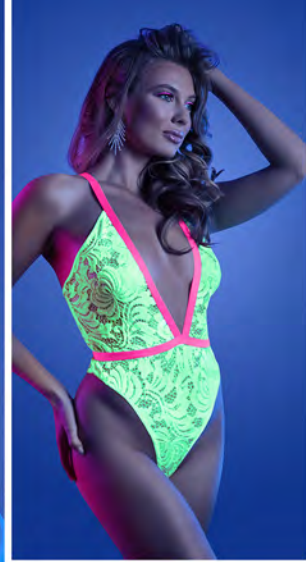

FANTASY

lingerie

2023 COLLECTION

WOTG

GLOW IN THE DARK
&
UV REACTIVE
LINGERIE

GL2121

GL2118 NIGHT VISION
Glow-in-the-dark embroidered mesh bralette
and matching cage panty
White • S/M, M/L, L/XL, QS
🔄 📦

GL2119 NIGHT VISION
Glow-in-the-dark embroidered mesh teddy
with detachable open bodice and leg garters
White • S/M, M/L, L/XL, QS
🔄 📦