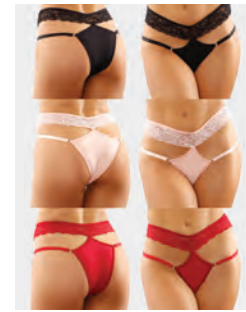

PY2206
REN
S/M, L/XL, QS
Black, Red, Light Pink
pg. 77