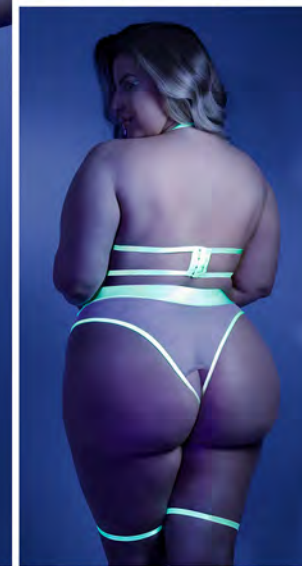

GL2101 DOUBLE TAKE
Strappy cupless harness bra and cage thong panty
Neon Lemon • S/M, M/L, L/XL, QS

GL2102 SWEET ESCAPE
Adjustable open cup cage bra and crotchless panty
Neon Pink • S/M, M/L, L/XL

GL2104 IN A TRANCE
Embroidered harness bra, garter belt with attached leg garters and g-string panty
Neon Chartreuse • S/M, M/L, L/XL, QS

GL2105 IN A TRANCE
Embroidered open cup crotchless teddy with attached leg garters
Neon Chartreuse • S/M, M/L, L/XL, QS