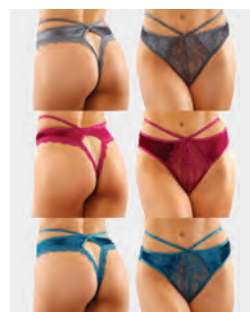

PY2109V
KALINA VELVET
S/M, L/XL, QS
Gray, Magenta, Teal
pg. 78