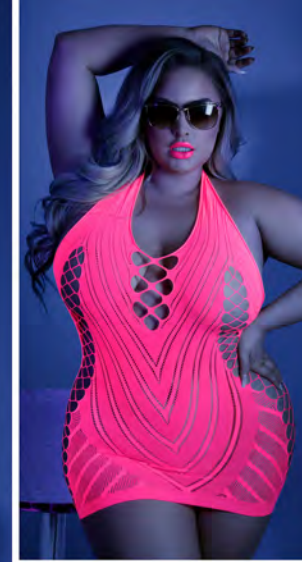

Available in Neon Green or Neon Pink

GL2103 **ALL NIGHTER**
Harness bodysuit with open back and snap closure
Neon Pink • S/M, M/L, L/XL, QS
🗑️ 📦

GL2106 **LIGHTS OFF**
Lace halter bralette and matching cage panty
Neon Pink • S/M, M/L, L/XL, QS
🗑️ 📦

GL2107 **IMPRESS ME**
Lace bodysuit with strappy open cage back
Neon Pink • S/M, M/L, L/XL
🗑️ 📦