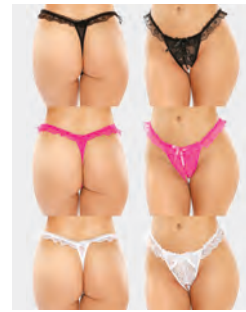

SF973
MISSING YOU (2PC)
OS, QS
Black
pg. 71

SF974
ROYAL TREATMENT
OS, QS
Black
pg. 66

SF975
STARRY EYED
OS, QS
Black
pg. 60

SF976
BAD HABIT
OS, QS
Magenta
pg. 60

SF977
TAKE YOUR TIME
OS, QS
Black
pg. 61

SF978
INFATUATION
OS, QS
Red
pg. 59