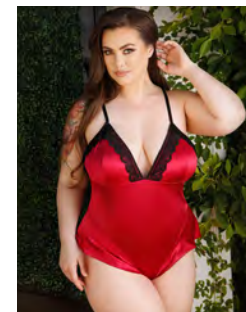

P641
CLEO
1X/2X, 3X/4X
Red
pg. 20