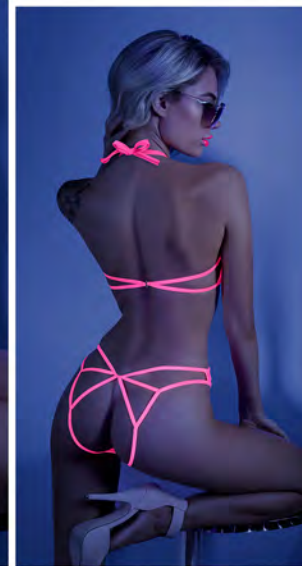

Available in Neon Green or Neon Pink

GL2107 **IMPRESS ME**
Lace bodysuit with strappy open cage back
Neon Pink • S/M, M/L, L/XL
🗑️ 📦