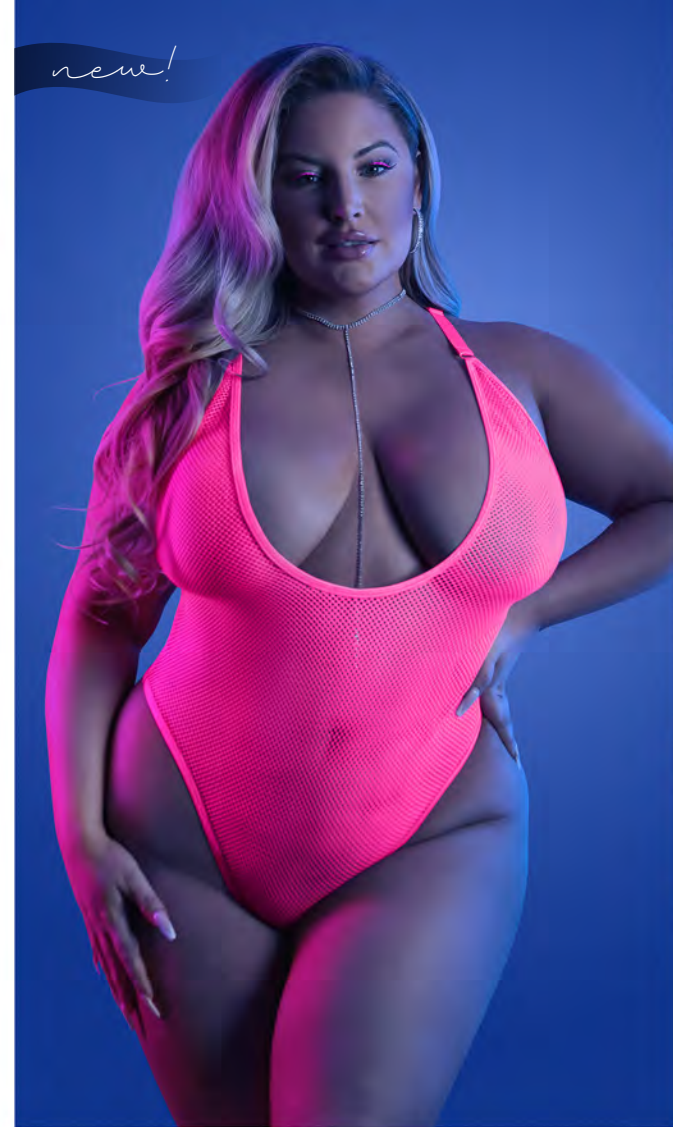

FANTASY

lingerie

2023 COLLECTION

WOTG

GLOW IN THE DARK
&
UV REACTIVE
LINGERIE

GL2121

GL2118 NIGHT VISION
Glow-in-the-dark embroidered mesh bralette
and matching cage panty
White • S/M, M/L, L/XL, QS
🔄 📦

GL2119 NIGHT VISION
Glow-in-the-dark embroidered mesh teddy
with detachable open bodice and leg garters
White • S/M, M/L, L/XL, QS
🔄 📦