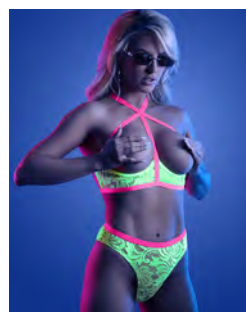

GL2116
STRAPPED IN
OS
Light Pink
pg. 14

GL2117
STRAPPED IN
OS
Light Pink
pg. 14

GL2118
NIGHT VISION
S/M, M/L, L/XL, QS
White
pg. 2

GL2119
NIGHT VISION
S/M, M/L, L/XL, QS
White
pg. 2

GL2120
PERSUASIVE
S/M, M/L, L/XL, QS
Neon Green
pg. 3