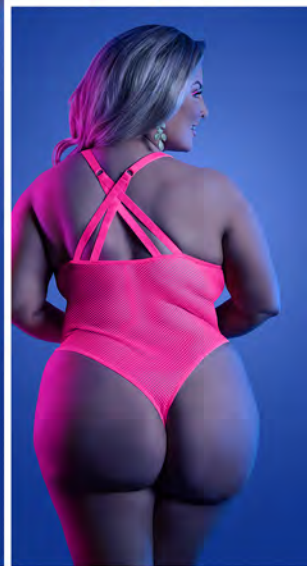

FANTASY

lingerie

2023 COLLECTION

WOTG

GLOW IN THE DARK
&
UV REACTIVE
LINGERIE

GL2121

GL2118 NIGHT VISION
Glow-in-the-dark embroidered mesh bralette
and matching cage panty
White • S/M, M/L, L/XL, QS
🔄 📦

GL2119 NIGHT VISION
Glow-in-the-dark embroidered mesh teddy
with detachable open bodice and leg garters
White • S/M, M/L, L/XL, QS
🔄 📦