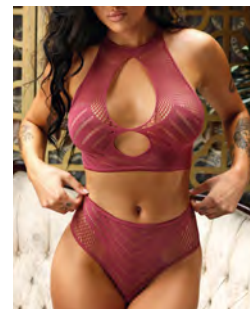

**SF956
SAVE YOUR TEARS**
OS, QS
Black
pg. 67

**SF959
SKY'S THE LIMIT**
OS, QS
Sky Blue
pg. 64

**SF960
IN THE MOOD (2PC)**
OS, QS
Black
pg. 71

**SF962
IN YOUR DREAMS (2PC)**
OS, QS
Black
pg. 72

**V788
PERFECT STORM**
OS, L/XL, QS
Gray
pg. 50