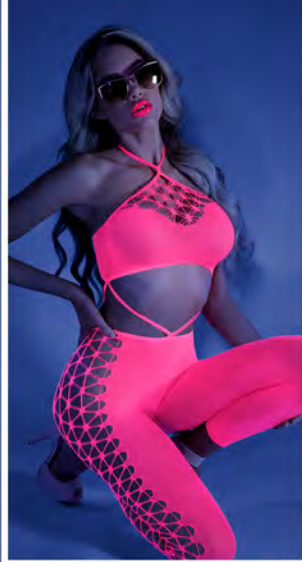

GL2106 **LIGHTS OFF**
Lace halter bralette and matching cage panty
Neon Pink • S/M, M/L, L/XL, QS
🗑️ 📦

GL2107 **IMPRESS ME**
Lace bodysuit with strappy open cage back
Neon Pink • S/M, M/L, L/XL
🗑️ 📦

GL2108-NGR/PNK **SHOCK VALUE**
Seamless halter dress with open back
Neon Green or Neon Pink • S/M, M/L, L/XL, QS
🗑️