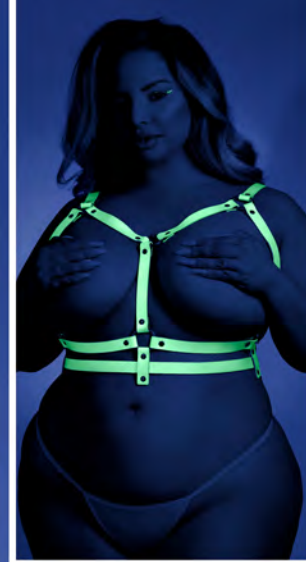

Panty not included