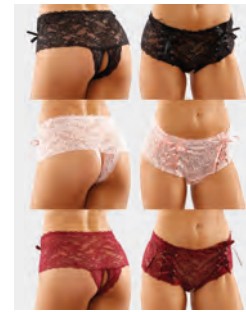

PY2205
MAGNOLIA
S/M, L/XL, QS
Black, Garnet, Light Pink
pg. 76