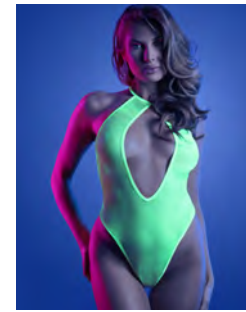

GL2125
NOCTURNAL
S/M, M/L, L/XL, QS
Neon Lemon
pg. 5