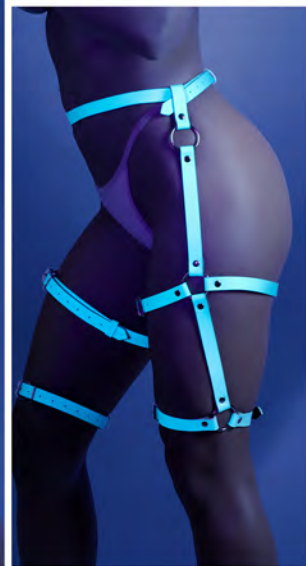

GL2113 **HYPNOTIC**
Bodystocking with front and back criss-cross panels
Neon Pink • OS, QS

Panty not included

Pasties & panty not included

Panty not included

Pasties & panty not included

Panty not included