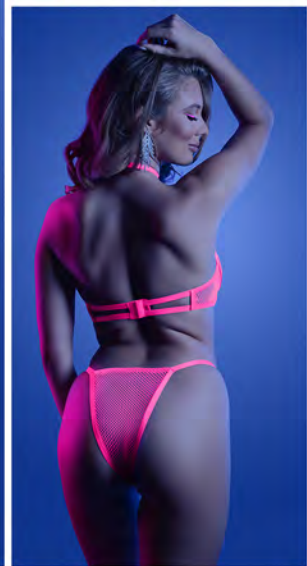

FANTASY

lingerie

2023 COLLECTION

WOTG

GLOW IN THE DARK
&
UV REACTIVE
LINGERIE

GL2121

GL2118 NIGHT VISION
Glow-in-the-dark embroidered mesh bralette
and matching cage panty
White • S/M, M/L, L/XL, QS
🔄 📦

GL2119 NIGHT VISION
Glow-in-the-dark embroidered mesh teddy
with detachable open bodice and leg garters
White • S/M, M/L, L/XL, QS
🔄 📦