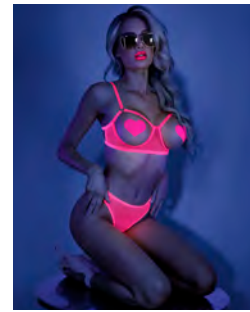

GL2102
SWEET ESCAPE
S/M, M/L, L/XL
Neon Pink
pg. 7