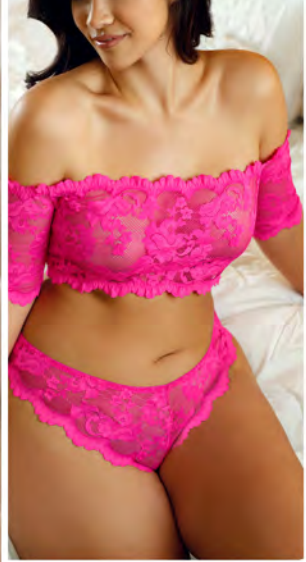

V723-ULP HYPNOTIZED
Off-the-shoulder scalloped lace crop top and cheeky panty
Ultra Pink • OS, L/XL, QS
🔗 📦

V767 TEAL ME ABOUT IT
Lace bralette and thong panty
Teal • OS, L/XL, QS
🔗 📦

V768 PERFECT MATCH
Scalloped lace bandeau and cheeky panty
Black • OS, L/XL, QS
🔗 📦

V772 GOOD 4 YOU
Lace bralette and thong panty with strappy wide elastic waistband
Burgundy • OS, L/XL, QS
🔗 📦