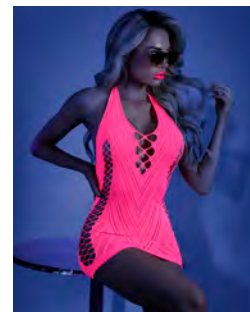

GL2108-NPK
SHOCK VALUE
OS, OS
Neon Pink
pg. 10