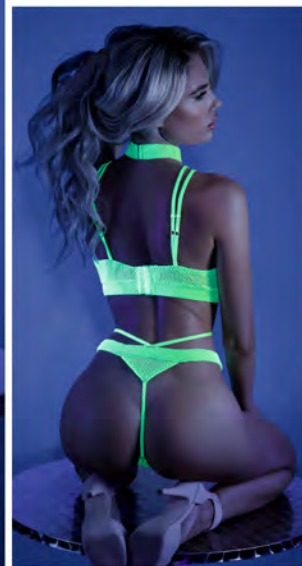

GL2101 DOUBLE TAKE
Strappy cupless harness bra and cage thong panty
Neon Lemon • S/M, M/L, L/XL, QS

GL2102 SWEET ESCAPE
Adjustable open cup cage bra and crotchless panty
Neon Pink • S/M, M/L, L/XL

GL2104 IN A TRANCE
Embroidered harness bra, garter belt with attached leg garters and g-string panty
Neon Chartreuse • S/M, M/L, L/XL, QS

GL2105 IN A TRANCE
Embroidered open cup crotchless teddy with attached leg garters
Neon Chartreuse • S/M, M/L, L/XL, QS