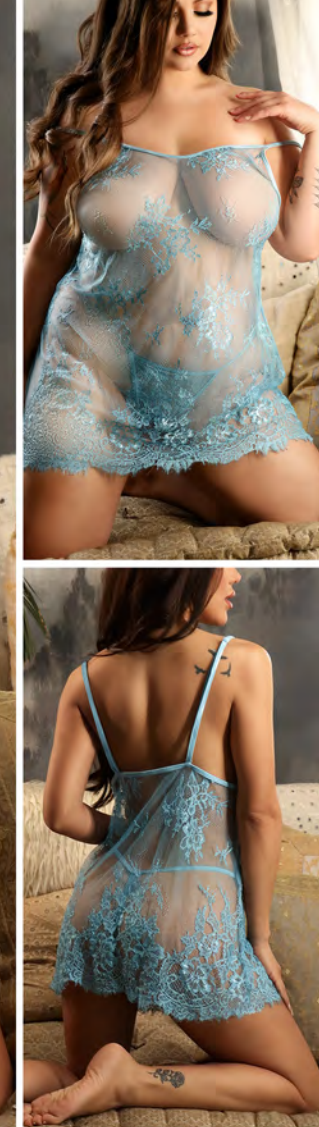

V794 BREATHLESS
Eyelash lace chemise and g-string panty
Light Blue • OS, L/XL, QS
🗑️ 📦