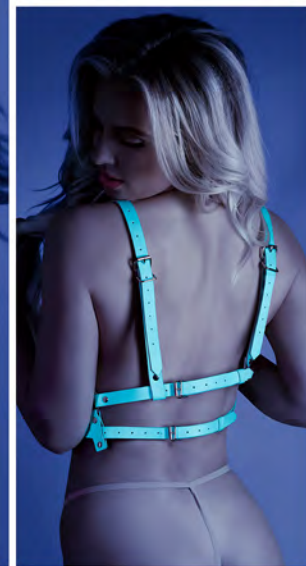

Panty not included