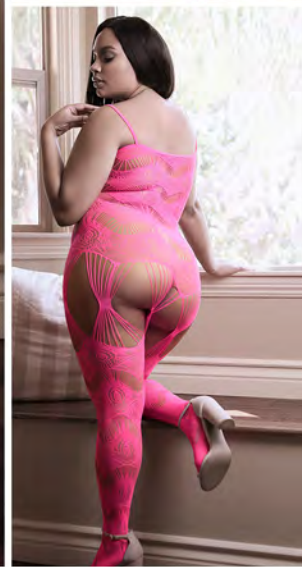

SF926 **TO THE MOON**
Strappy geometric pattern bodystocking

Panty not included

Panty not included