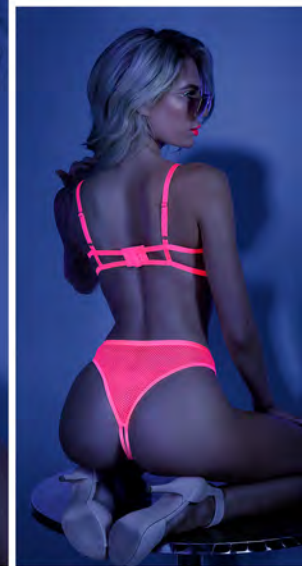

GL2101 DOUBLE TAKE
Strappy cupless harness bra and cage thong panty
Neon Lemon • S/M, M/L, L/XL, QS

GL2102 SWEET ESCAPE
Adjustable open cup cage bra and crotchless panty
Neon Pink • S/M, M/L, L/XL

GL2104 IN A TRANCE
Embroidered harness bra, garter belt with attached leg garters and g-string panty
Neon Chartreuse • S/M, M/L, L/XL, QS

GL2105 IN A TRANCE
Embroidered open cup crotchless teddy with attached leg garters
Neon Chartreuse • S/M, M/L, L/XL, QS