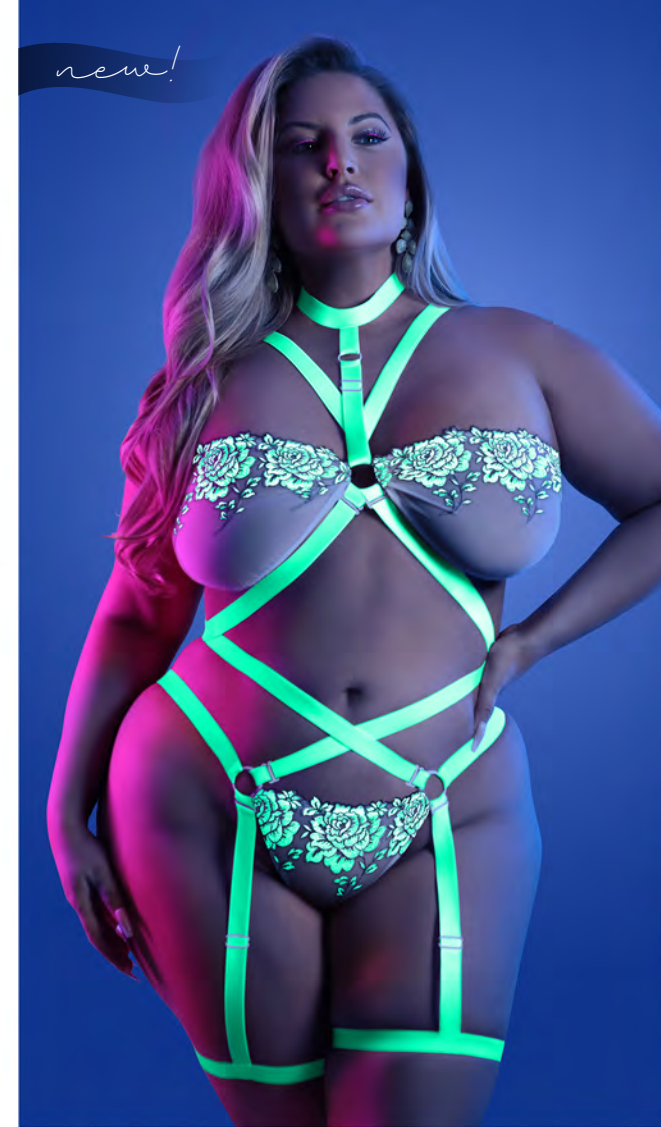

FANTASY

lingerie

2023 COLLECTION

WOTG

GLOW IN THE DARK
&
UV REACTIVE
LINGERIE

GL2121

GL2118 NIGHT VISION
Glow-in-the-dark embroidered mesh bralette
and matching cage panty
White • S/M, M/L, L/XL, QS
🔄 📦

GL2119 NIGHT VISION
Glow-in-the-dark embroidered mesh teddy
with detachable open bodice and leg garters
White • S/M, M/L, L/XL, QS
🔄 📦