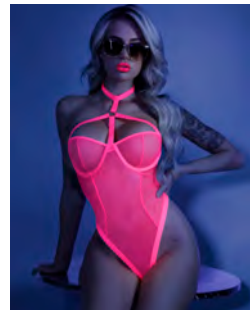

GL2103
ALL NIGHTER
S/M, M/L, L/XL, QS
Neon Pink
pg. 9