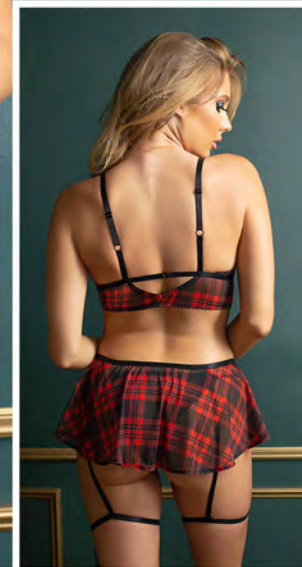

B667 SOPHIE
Molded cup bra, garter belt and g-string panty
Red • S/M, M/L, L/XL, 1X/2X, 3X/4X