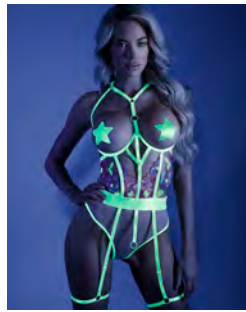

GL2101
DOUBLE TAKE
S/M, M/L, L/XL, QS
Neon Lemon
pg. 7

GL2102
SWEET ESCAPE
S/M, M/L, L/XL
Neon Pink
pg. 7

GL2103
ALL NIGHTER
S/M, M/L, L/XL, QS
Neon Pink
pg. 9

GL2104
IN A TRANCE
S/M, M/L, L/XL, QS
Neon Chartreuse
pg. 8