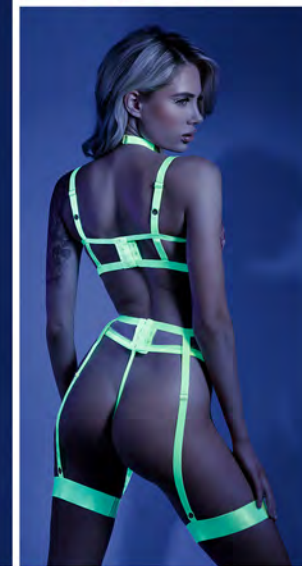

GL2101 DOUBLE TAKE
Strappy cupless harness bra and cage thong panty
Neon Lemon • S/M, M/L, L/XL, QS

GL2102 SWEET ESCAPE
Adjustable open cup cage bra and crotchless panty
Neon Pink • S/M, M/L, L/XL

GL2104 IN A TRANCE
Embroidered harness bra, garter belt with attached leg garters and g-string panty
Neon Chartreuse • S/M, M/L, L/XL, QS

GL2105 IN A TRANCE
Embroidered open cup crotchless teddy with attached leg garters
Neon Chartreuse • S/M, M/L, L/XL, QS