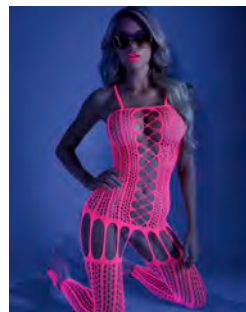

GL2113
HYPNOTIC
OS, OS
Neon Pink
pg. 12