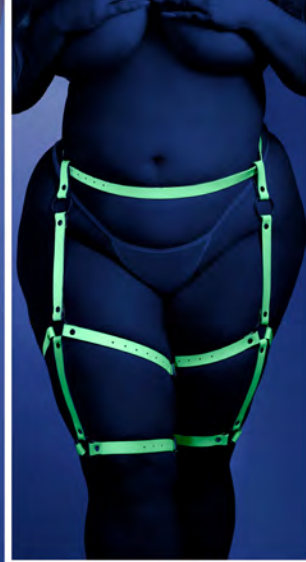

GL2113 **HYPNOTIC**
Bodystocking with front and back criss-cross panels
Neon Pink • OS, QS

Panty not included

Pasties & panty not included

Panty not included

Pasties & panty not included

Panty not included