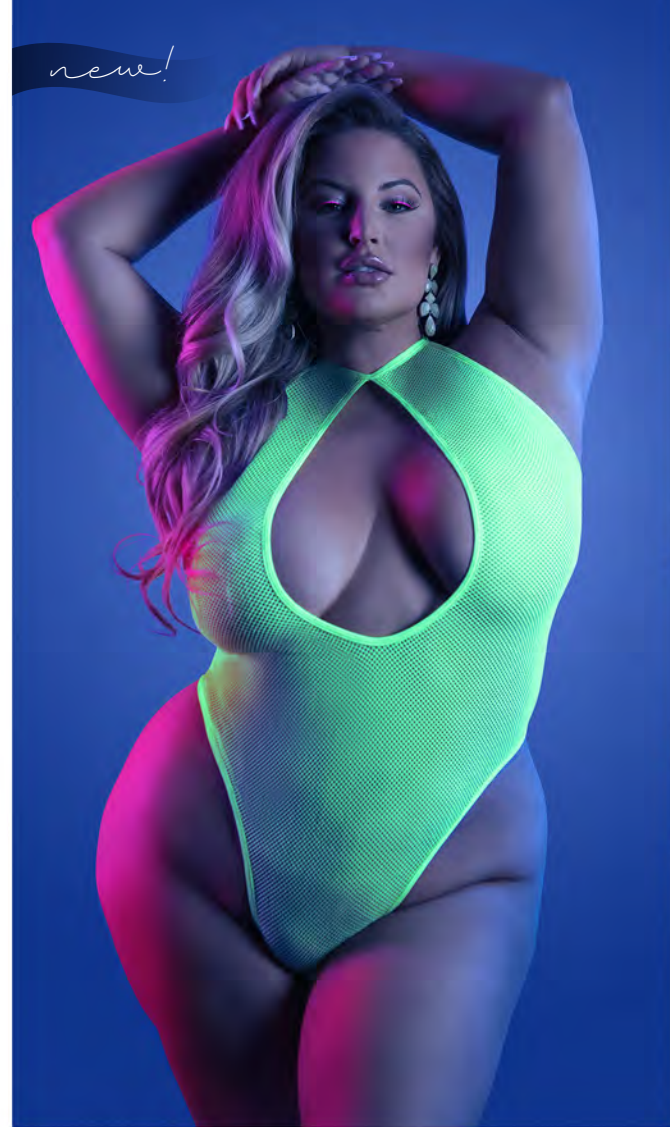

GL2125 **NOCTURNAL**
Keyhole cut-out halter teddy with g-string
cut back and snap closure
Neon Lemon • S/M, M/L, L/XL, QS
♻️ 📱