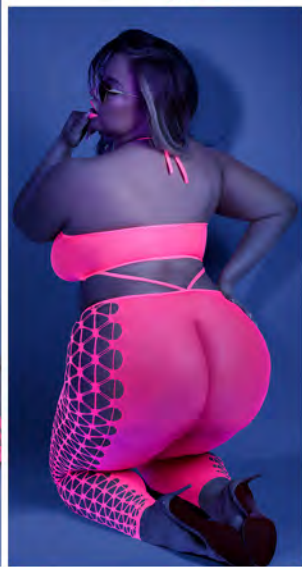

GL2106 **LIGHTS OFF**
Lace halter bralette and matching cage panty
Neon Pink • S/M, M/L, L/XL, QS
🗑️ 📦

GL2107 **IMPRESS ME**
Lace bodysuit with strappy open cage back
Neon Pink • S/M, M/L, L/XL
🗑️ 📦

GL2108-NGR/PNK **SHOCK VALUE**
Seamless halter dress with open back
Neon Green or Neon Pink • S/M, M/L, L/XL, QS
🗑️