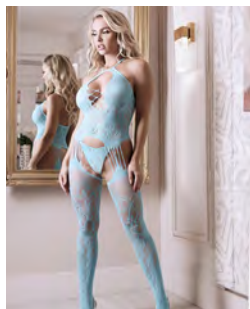

**V795
NO REGRETS**
OS, L/XL, QS
Black
pg. 43

**V796
CROSS YOUR MIND**
OS, L/XL, QS
Black
pg. 43

**SF964
BLUSHING BEAUTY (2PC)**
OS, QS
Light Pink
pg. 62

**SF965
MESMERIZED**
OS, QS
Sunset Coral
pg. 65

**SF966
ON CLOUD 9 (2PC)**
OS, QS
Light Blue
pg. 63