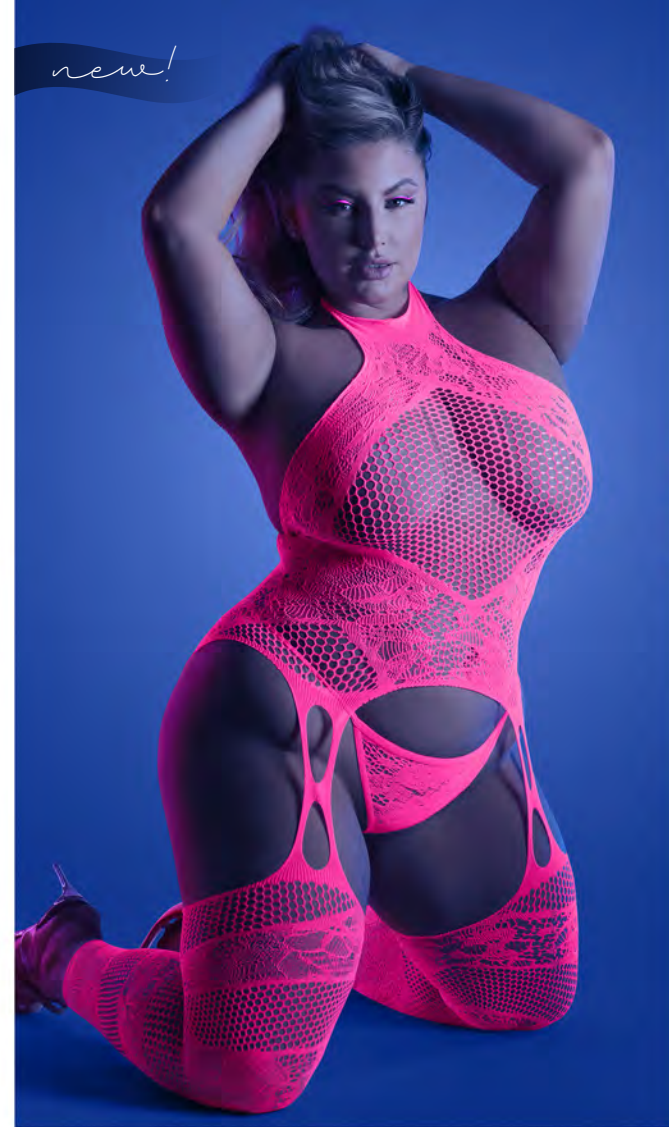

GL2127 **CAPTIVATING (2PC)**
Halter bodystocking and g-string panty
Neon Pink • OS, QS
📱