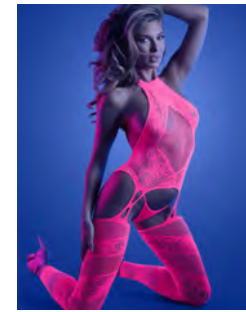

GL2123
ELECTRIC HAZE
S/M, M/L, L/XL, QS
Neon Pink
pg. 4

GL2124
MIRAGE
S/M, M/L, L/XL, QS
Neon Lemon
pg. 5

GL2125
NOCTURNAL
S/M, M/L, L/XL, QS
Neon Lemon
pg. 5

GL2126
COME ALIVE (3PC)
OS, OS
Neon Green
pg. 6