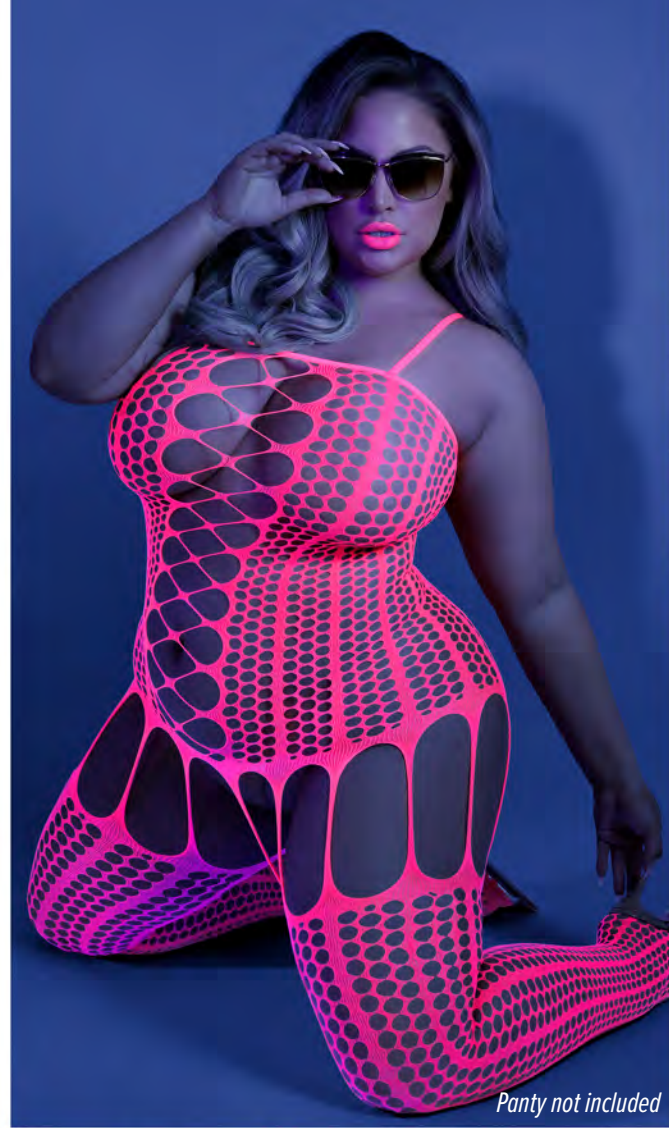

GL2106 **LIGHTS OFF**
Lace halter bralette and matching cage panty
Neon Pink • S/M, M/L, L/XL, QS
🗑️ 📦

GL2107 **IMPRESS ME**
Lace bodysuit with strappy open cage back
Neon Pink • S/M, M/L, L/XL
🗑️ 📦

GL2108-NGR/PNK **SHOCK VALUE**
Seamless halter dress with open back
Neon Green or Neon Pink • S/M, M/L, L/XL, QS
🗑️