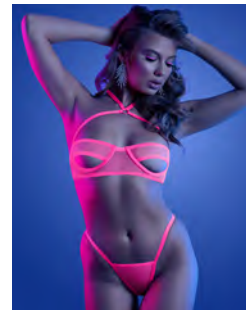

GL2122
SLOW MOTION
S/M, M/L, L/XL, QS
Neon Pink
pg. 4