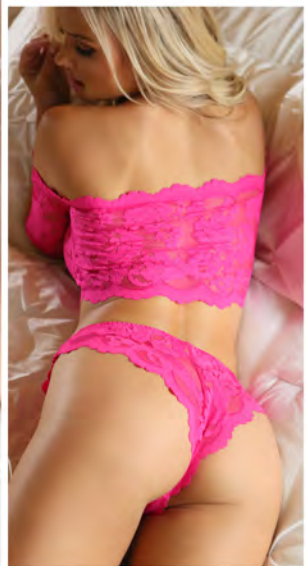

V723-ULP HYPNOTIZED
Off-the-shoulder scalloped lace crop top and cheeky panty
Ultra Pink • OS, L/XL, QS
🔗 📦