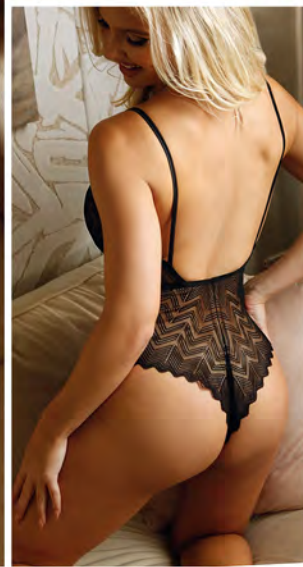

V779 WANDERLUST
Cheeky chevron lace teddy with open crotch
Black • OS, L/XL, QS