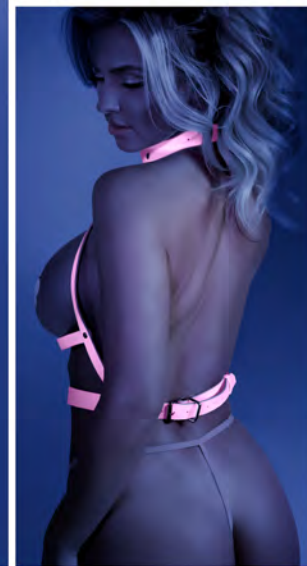

GL2113 **HYPNOTIC**
Bodystocking with front and back criss-cross panels
Neon Pink • OS, QS

Panty not included

Pasties & panty not included

Panty not included

Pasties & panty not included

Panty not included