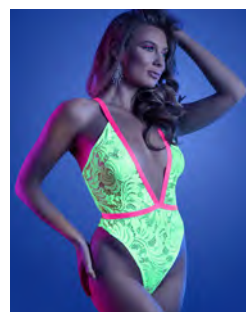

GL2116
STRAPPED IN
OS
Light Pink
pg. 14

GL2117
STRAPPED IN
OS
Light Pink
pg. 14

GL2118
NIGHT VISION
S/M, M/L, L/XL, QS
White
pg. 2

GL2119
NIGHT VISION
S/M, M/L, L/XL, QS
White
pg. 2

GL2120
PERSUASIVE
S/M, M/L, L/XL, QS
Neon Green
pg. 3