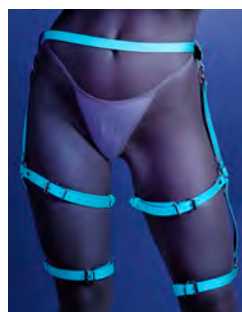

P389
SOPHIA
1X/2X, 3X/4X
Red
pg. 19

P543
ELISE
1X/2X, 3X/4X
Powder Blue
pg. 19

P640
RAVEN
1X/2X, 3X/4X
Black
pg. 19

P641
CLEO
1X/2X, 3X/4X
Red
pg. 20

P642
MADISON
1X/2X, 3X/4X
Black/Pink
pg. 20

GL2115
BUCKLE UP
OS
Light Blue
pg. 13