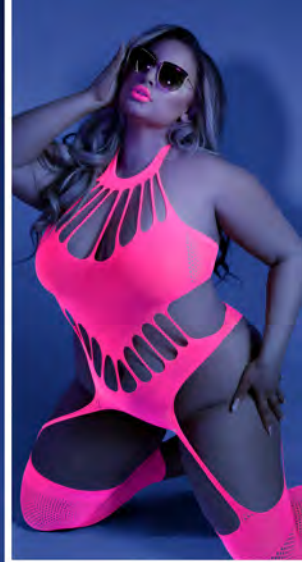

GL2106 **LIGHTS OFF**
Lace halter bralette and matching cage panty
Neon Pink • S/M, M/L, L/XL, QS
🗑️ 📦

GL2107 **IMPRESS ME**
Lace bodysuit with strappy open cage back
Neon Pink • S/M, M/L, L/XL
🗑️ 📦

GL2108-NGR/PNK **SHOCK VALUE**
Seamless halter dress with open back
Neon Green or Neon Pink • S/M, M/L, L/XL, QS
🗑️