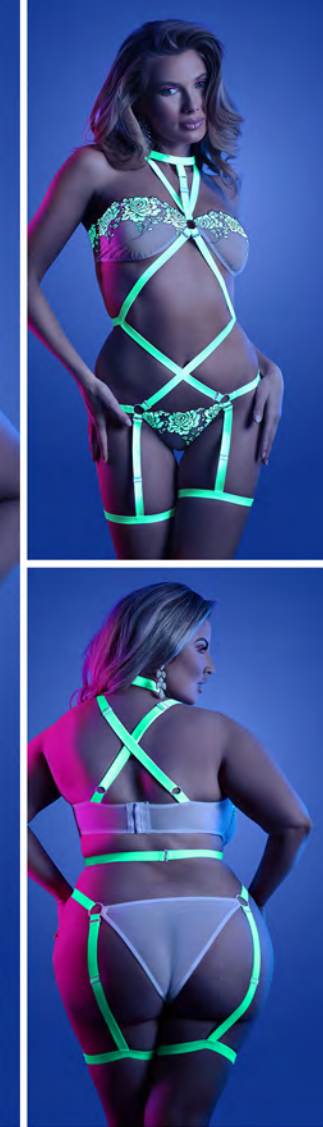

FANTASY

lingerie

2023 COLLECTION

WOTG

GLOW IN THE DARK
&
UV REACTIVE
LINGERIE

GL2121

GL2118 NIGHT VISION
Glow-in-the-dark embroidered mesh bralette
and matching cage panty
White • S/M, M/L, L/XL, QS
🔄 📦

GL2119 NIGHT VISION
Glow-in-the-dark embroidered mesh teddy
with detachable open bodice and leg garters
White • S/M, M/L, L/XL, QS
🔄 📦