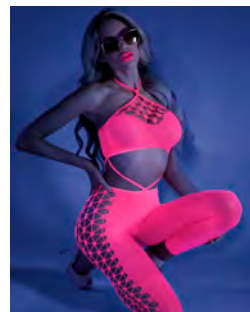

GL2127
CAPTIVATING (2PC)
OS, OS
Neon Pink
pg. 6

P216
KATIA
1X/2X, 3X/4X
Black
pg. 18

GL2108-NGR
SHOCK VALUE
OS, OS
Neon Green
pg. 10

GL2108-NPK
SHOCK VALUE
OS, OS
Neon Pink
pg. 10

GL2109
OWN THE NIGHT
OS, OS
Neon Pink
pg. 11