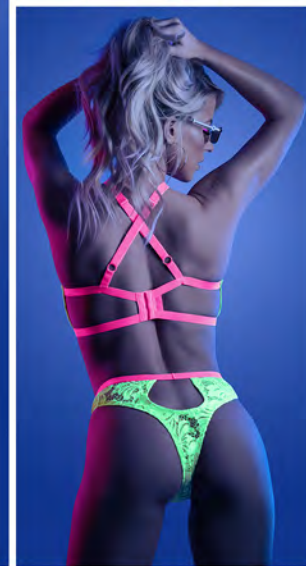

FANTASY

lingerie

2023 COLLECTION

WOTG

GLOW IN THE DARK
&
UV REACTIVE
LINGERIE

GL2121

GL2118 NIGHT VISION
Glow-in-the-dark embroidered mesh bralette
and matching cage panty
White • S/M, M/L, L/XL, QS
🔄 📦

GL2119 NIGHT VISION
Glow-in-the-dark embroidered mesh teddy
with detachable open bodice and leg garters
White • S/M, M/L, L/XL, QS
🔄 📦