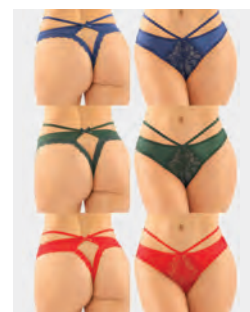

PY2109
KALINA
S/M, L/XL, QS
Green, Navy, Red
pg. 78