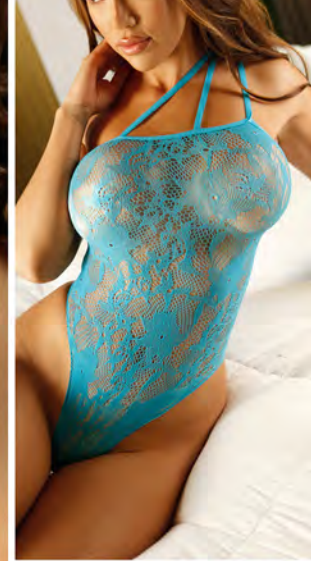

V738 WICKED GAME
Seamless high neck long sleeve bodysuit with open back
Black • OS, QS

V762 JUST BECAUSE
Seamless teddy
Aqua • OS, QS

V763 EDGE OF SEDUCTION
Studded teddy with attached leg garters
Black • OS, L/XL, QS

V780 BIND US TOGETHER
Strappy one-shoulder seamless lace pattern teddy
Blue • OS, OS