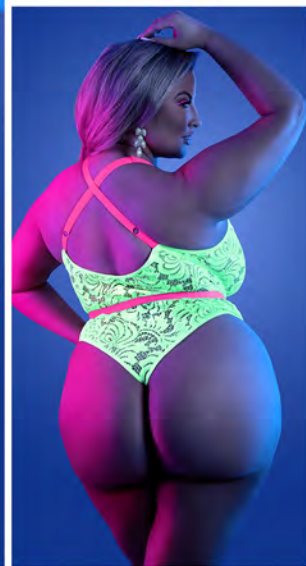

FANTASY

lingerie

2023 COLLECTION

WOTG

GLOW IN THE DARK
&
UV REACTIVE
LINGERIE

GL2121

GL2118 NIGHT VISION
Glow-in-the-dark embroidered mesh bralette
and matching cage panty
White • S/M, M/L, L/XL, QS
🔄 📦

GL2119 NIGHT VISION
Glow-in-the-dark embroidered mesh teddy
with detachable open bodice and leg garters
White • S/M, M/L, L/XL, QS
🔄 📦