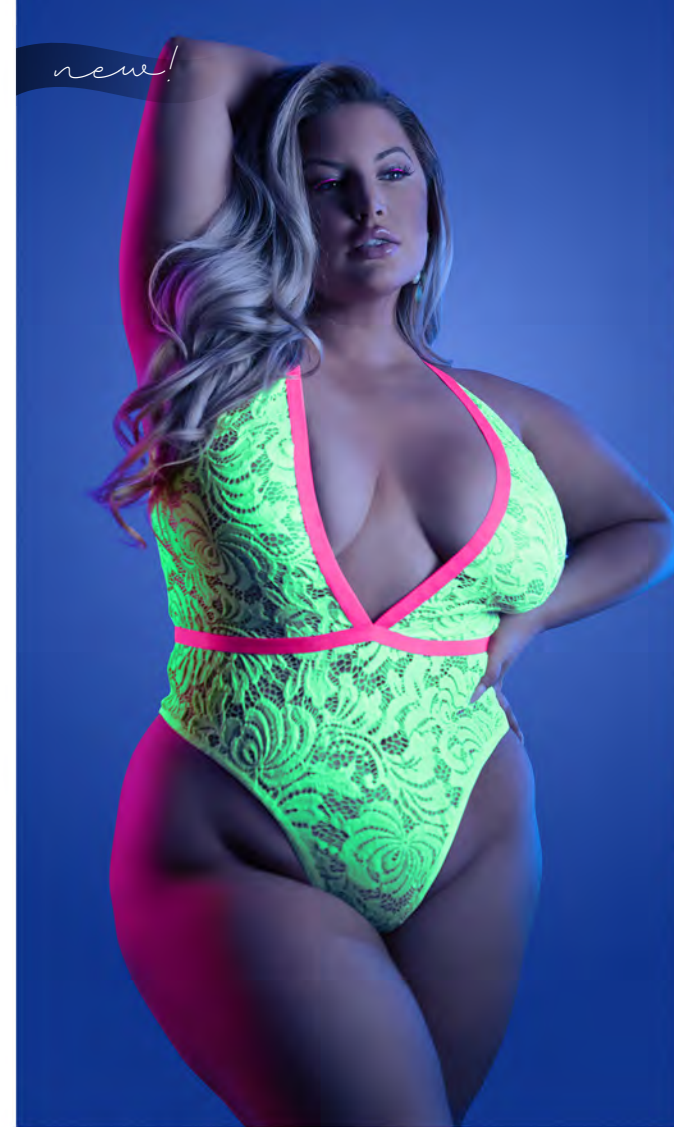

FANTASY

lingerie

2023 COLLECTION

WOTG

GLOW IN THE DARK
&
UV REACTIVE
LINGERIE

GL2121

GL2118 NIGHT VISION
Glow-in-the-dark embroidered mesh bralette
and matching cage panty
White • S/M, M/L, L/XL, QS
🔄 📦

GL2119 NIGHT VISION
Glow-in-the-dark embroidered mesh teddy
with detachable open bodice and leg garters
White • S/M, M/L, L/XL, QS
🔄 📦