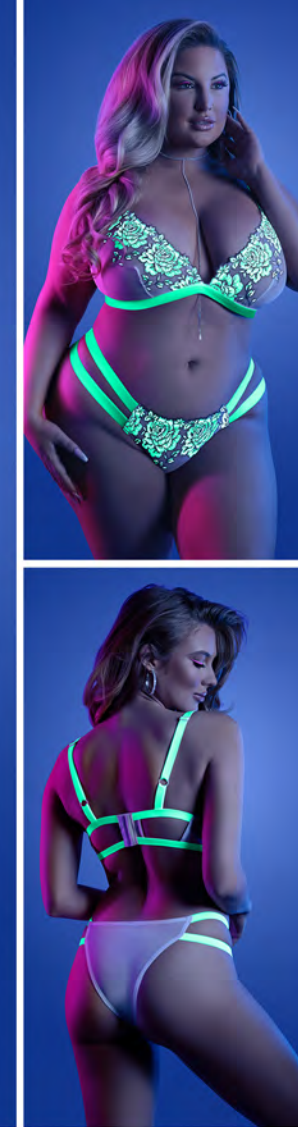

FANTASY

lingerie

2023 COLLECTION

WOTG

GLOW IN THE DARK
&
UV REACTIVE
LINGERIE

GL2121

GL2118 NIGHT VISION
Glow-in-the-dark embroidered mesh bralette
and matching cage panty
White • S/M, M/L, L/XL, QS
🔄 📦

GL2119 NIGHT VISION
Glow-in-the-dark embroidered mesh teddy
with detachable open bodice and leg garters
White • S/M, M/L, L/XL, QS
🔄 📦