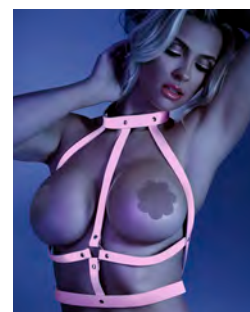

GL2116
STRAPPED IN
OS
Light Pink
pg. 14

GL2117
STRAPPED IN
OS
Light Pink
pg. 14

GL2118
NIGHT VISION
S/M, M/L, L/XL, QS
White
pg. 2

GL2119
NIGHT VISION
S/M, M/L, L/XL, QS
White
pg. 2

GL2120
PERSUASIVE
S/M, M/L, L/XL, QS
Neon Green
pg. 3