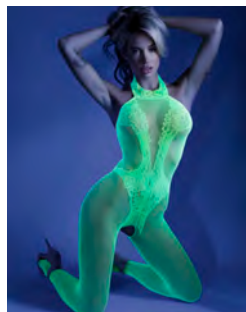

GL2112
MOONBEAM
OS, OS
Neon Green
pg. 12