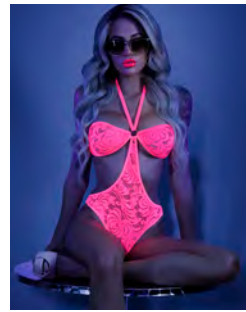

GL2107
IMPRESS ME
S/M, M/L, L/XL
Neon Pink
pg. 10