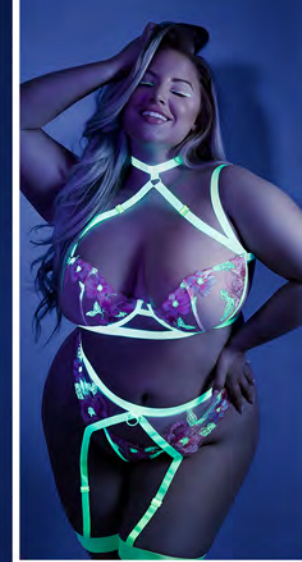

GL2101 DOUBLE TAKE
Strappy cupless harness bra and cage thong panty
Neon Lemon • S/M, M/L, L/XL, QS

GL2102 SWEET ESCAPE
Adjustable open cup cage bra and crotchless panty
Neon Pink • S/M, M/L, L/XL

GL2104 IN A TRANCE
Embroidered harness bra, garter belt with attached leg garters and g-string panty
Neon Chartreuse • S/M, M/L, L/XL, QS

GL2105 IN A TRANCE
Embroidered open cup crotchless teddy with attached leg garters
Neon Chartreuse • S/M, M/L, L/XL, QS